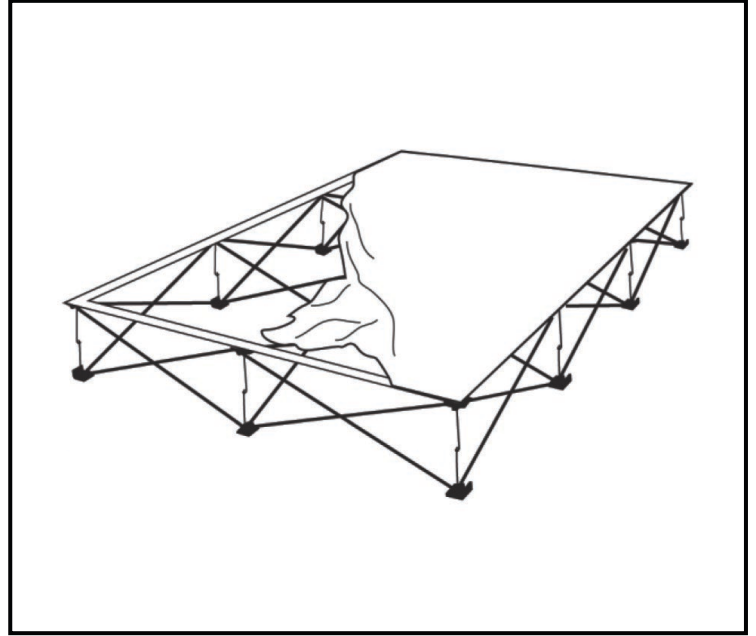

LIMITED WARRANTY

- Frame : Lifetime - Graphics : 30 days

DIMENSIONS

Assembled Unit	30.9" w x 89" h
Graphic Size	No end caps : 30.9" w x 89" h With end caps : 54.6" w x 89" h
Shipping Box	Frame only : (1) 36" w x 14" h x 14" d, 12 lbs Graphic without end caps: (1) 12" w x 10" h x 8" d, 5 lbs Graphic with end caps: (1) 12" w x 10" h x 8" d, 7 lbs

1 Place frame on floor with the Velcro facing upward.

2 Begin to expand frame by gently pulling the upper hubs apart until fully spread apart.

2 Clip connectors together to securely lock in place.

1 x 3 OneFabric Flat

OP013F

5 Starting from one corner, attach loop on the edge of graphic to the hook strips on the frame.

6 Work in continuous direction around the frame until graphic is completely attached.

7 If needed, adjust Velcro for a tighter finish.