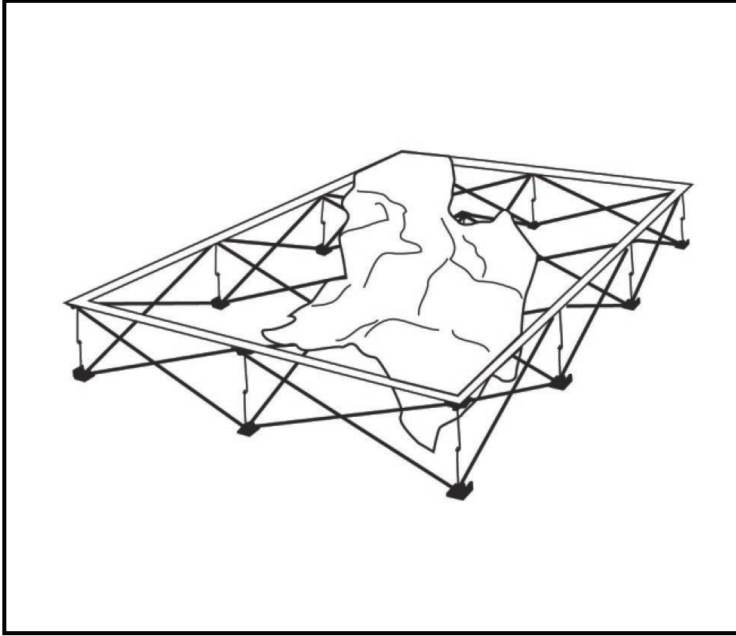

LIMITED WARRANTY

- Frame : Lifetime - Graphics : 30 days

DIMENSIONS

Assembled Unit	30.9" w x 89" h
Graphic Size	No end caps : 30.9" w x 89" h With end caps : 54.6" w x 89" h
Shipping Box	Frame only : (1) 36" w x 14" h x 14" d, 12 lbs Graphic without end caps: (1) 12" w x 10" h x 8" d, 5 lbs Graphic with end caps: (1) 12" w x 10" h x 8" d, 7 lbs

1 Place frame on floor with the Velcro facing upward.

2 Begin to expand frame by gently pulling the upper hubs apart until fully spread apart.

2 Clip connectors together to securely lock in place.

1 x 3 OneFabric Flat

OP013F

5 Starting from one corner, attach loop on the edge of graphic to the hook strips on the frame.

6 Work in continuous direction around the frame until graphic is completely attached.

7 If needed, adjust Velcro for a tighter finish.