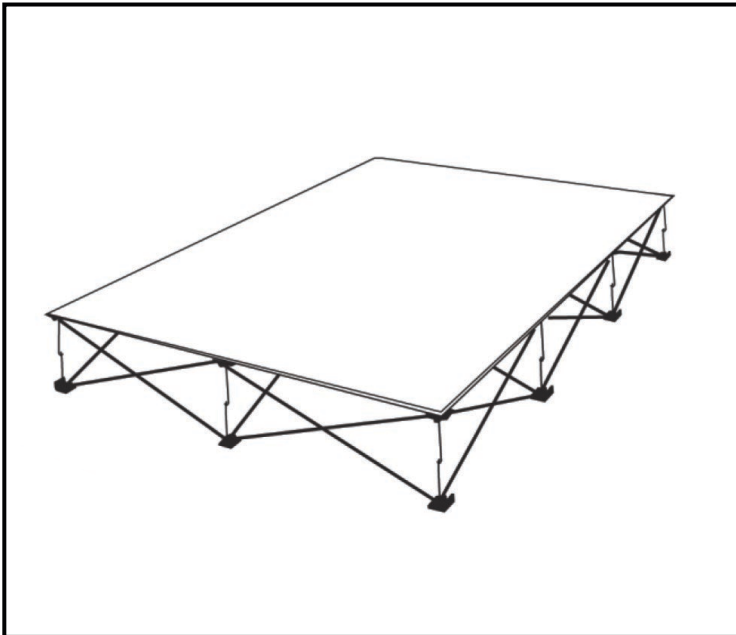

7 If needed, adjust Velcro for a tighter finish.