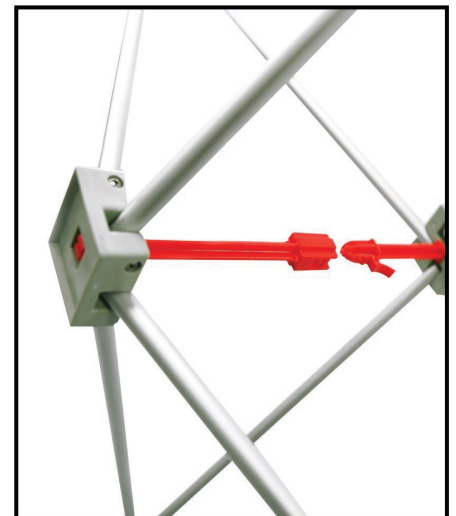

PARTS

Wheeled Bag

Frame

Graphic

DISPLAY CONSTRUCTION

Aluminum frame

GRAPHIC MATERIAL & FINISHING

Dye sublimated on One Planet, 100% recycled, fabric.	Bottles Recycled
Graphic without end caps	23
Graphic with end caps	38

LIMITED WARRANTY

- Frame : Lifetime - Graphics : 30 days

DIMENSIONS

Assembled Unit	30.9" w x 89" h
Graphic Size	No end caps : 30.9" w x 89" h With end caps : 54.6" w x 89" h
Shipping Box	Frame only : (1) 36" w x 14" h x 14" d, 12 lbs Graphic without end caps: (1) 12" w x 10" h x 8" d, 5 lbs Graphic with end caps: (1) 12" w x 10" h x 8" d, 7 lbs

1 Place frame on floor with the Velcro facing upward.

2 Begin to expand frame by gently pulling the upper hubs apart until fully spread apart.

2 Clip connectors together to securely lock in place.

1 x 3 OneFabric Flat

OP013F

5 Starting from one corner, attach loop on the edge of graphic to the hook strips on the frame.

6 Work in continuous direction around the frame until graphic is completely attached.

7 If needed, adjust Velcro for a tighter finish.